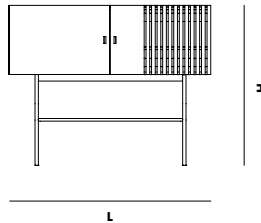

ARRAY

PRODUCT SHEET

ARRAY SIDEBOARD (120 CM)

DESIGNED BY SAYS WHO

WITH ITS GEOMETRIC SHAPE AND HORIZONTAL SLATS, ARRAY CREATES A STRONG VISUAL EFFECT FROM CATCHING BOTH LIGHT AND SHADOW IN THE DEPTH OF THE SLATS. THE SLEEK LEGS LIFT THE SIDEBOARDS FROM THE GROUND CREATING AN ELEGANT CONTRAST BETWEEN THE SOLID WOODEN CABINET ON TOP AND THE THIN METAL CONSTRUCTION UNDERNEATH.

MOUNTING

METAL BRACKET FOR MOUNTING THE CABINET TO THE WALL IS INCLUDED

SHELVES

TWO SHELVES INSIDE
ADJUSTABLE

FEET

ADJUSTABLE

PACKAGING DIMENSIONS

L 1250 x D 470 x H 510 MM

L 49.2 x D 18.5 x H 20 "

MAINTENANCE

FOR DAILY CARE, WIPE OFF WITH A CLEAN, MOIST CLOTH
FOLLOWED BY A SOFT DRY CLOTH

DIMENSIONS

L 1200 x W 440 x H 970 MM

L 47.2 x W 17.3 x H 38.2 "

ITEM NO / COLOUR

120415 WHITE PIGMENTED OAK