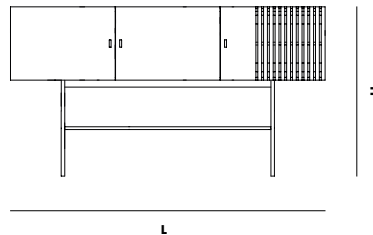

MOUNTING

METAL BRACKET FOR MOUNTING THE CABINET TO THE WALL IS INCLUDED

SHELVES

THREE SHELVES INSIDE
ADJUSTABLE

FEET

ADJUSTABLE

PACKAGING DIMENSIONS

L 1850 x D 470 x H 510 MM

L 72.8 x D 18.5 x H 20 "

MAINTENANCE

FOR DAILY CARE, WIPE OFF WITH A CLEAN, MOIST CLOTH
FOLLOWED BY A SOFT DRY CLOTH

DIMENSIONS

L 1800 x W 440 x H 970 MM

L 70.8 x W 17.3 x H 38.2 "

ITEM NO / COLOUR

120417 WHITE PIGMENTED OAK