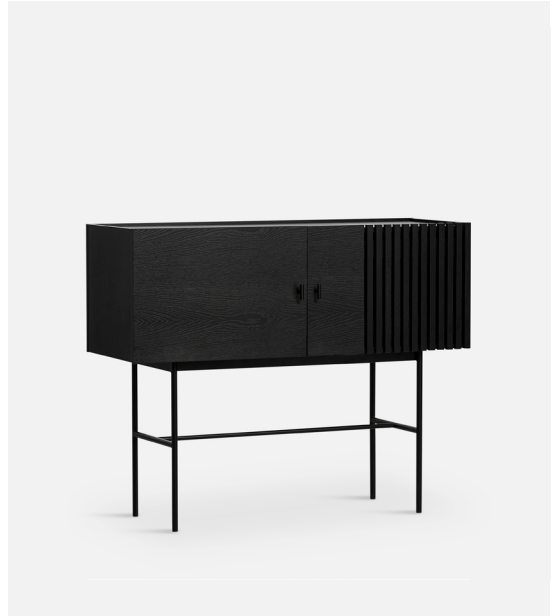

ARRAY SIDEBOARD (120 CM)

DESIGNED BY SAYS WHO

WITH ITS GEOMETRIC SHAPE AND HORIZONTAL SLATS, ARRAY CREATES A STRONG VISUAL EFFECT FROM CATCHING BOTH LIGHT AND SHADOW IN THE DEPTH OF THE SLATS. THE SLEEK LEGS LIFT THE SIDEBOARDS FROM THE GROUND CREATING AN ELEGANT CONTRAST BETWEEN THE SOLID WOODEN CABINET ON TOP AND THE THIN METAL CONSTRUCTION UNDERNEATH.

LAUNCH

2018

CATEGORY

STORAGE AND SHELVING

MATERIALS

WHITE PIGMENTED/BLACK PAINTED OAK VENEER
WALNUT OAK VENEER
WITH BLACK PAINTED METAL FRAME

ASSEMBLY

INSTRUCTIONS MANUAL AND SCREWS INCLUDED

MOUNTING

METAL BRACKET FOR MOUNTING THE CABINET TO THE WALL IS INCLUDED

SHELVES

TWO SHELVES INSIDE
ADJUSTABLE

FEET

ADJUSTABLE

PACKAGING DIMENSIONS

L 1250 x D 470 x H 510 MM

L 49.2 x D 18.5 x H 20 "

MAINTENANCE

FOR DAILY CARE, WIPE OFF WITH A CLEAN, MOIST CLOTH
FOLLOWED BY A SOFT DRY CLOTH

DIMENSIONS

L 1200 x W 440 x H 970 MM

L 47.2 x W 17.3 x H 38.2 "

ITEM NO / COLOUR

120415 WHITE PIGMENTED OAK

120416 BLACK PAINTED OAK

120430 WALNUT