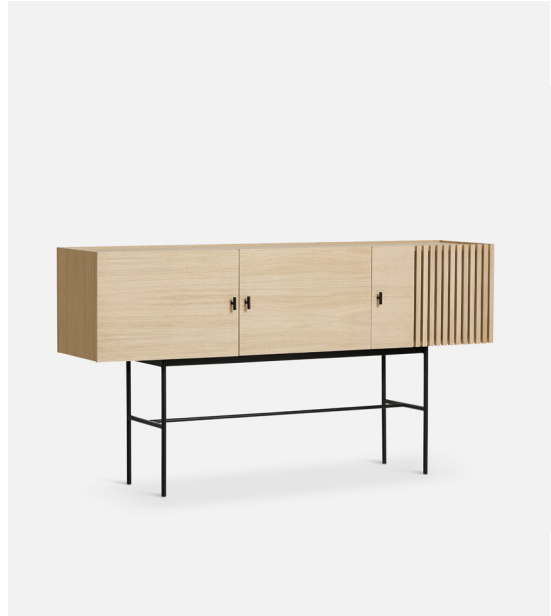

ARRAY SIDEBOARD (180 CM)

DESIGNED BY SAYS WHO

WITH ITS GEOMETRIC SHAPE AND HORIZONTAL SLATS, ARRAY CREATES A STRONG VISUAL EFFECT FROM CATCHING BOTH LIGHT AND SHADOW IN THE DEPTH OF THE SLATS. THE SLEEK LEGS LIFT THE SIDEBOARDS FROM THE GROUND CREATING AN ELEGANT CONTRAST BETWEEN THE SOLID WOODEN CABINET ON TOP AND THE THIN METAL CONSTRUCTION UNDERNEATH.

LAUNCH

2018

CATEGORY

STORAGE AND SHELVING

MATERIALS

WHITE PIGMENTED/BLACK PAINTED OAK VENEER
WALNUT OAK VENEER
WITH BLACK PAINTED METAL FRAME

ASSEMBLY

INSTRUCTIONS MANUAL AND SCREWS INCLUDED

MOUNTING

METAL BRACKET FOR MOUNTING THE CABINET TO THE WALL IS INCLUDED

SHELVES

THREE SHELVES INSIDE
ADJUSTABLE

FEET

ADJUSTABLE

PACKAGING DIMENSIONS

L 1850 x D 470 x H 510 MM

L 72.8 x D 18.5 x H 20 "

MAINTENANCE

FOR DAILY CARE, WIPE OFF WITH A CLEAN, MOIST CLOTH
FOLLOWED BY A SOFT DRY CLOTH

DIMENSIONS

L 1800 x W 440 x H 970 MM

L 70.8 x W 17.3 x H 38.2 "

ITEM NO / COLOUR

120417 WHITE PIGMENTED OAK

120418 BLACK PAINTED OAK

120431 WALNUT