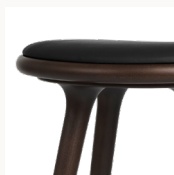

Low Stool

FSC® certified wood or upcycled aluminum

The Low Stool is designed by the Danish architect duo Space Copenhagen and is regarded as a *New Danish Classic*. With its organic yet minimalist style, this stool is suitable for both residential and commercial use. The Low Stool Collection is made from solid FSC® certified wood or upcycled aluminum waste, supporting several of UN's sustainable development goals. Durable for both private and public use.

Dark Stained Beech

Black Stained Beech

Dark Stained Oak

Soaped Oak

Sirka Grey Stained

Aluminum

Designed by
Space Copenhagen

Item no.
01003 Low Stool, 47 cm – Dark Stained Beech / Black leather seat
01013 Low Stool, 47 cm – Black Stained Beech / Black leather seat
01053 Low Stool, 47 cm – Dark Stained Oak / Black leather seat
01043 Low Stool, 47 cm – Sirka Grey Stained Oak / Black leather seat
01033 Low Stool, 47 cm – Soaped Oak / Natural leather seat
01023 Low Stool, 47 cm – Aluminum / Black leather seat

Country of origin
Slovenia

Materials
Solid oak wood / Beech wood, FSC® certified or partly upcycled aluminum, polished

Upholstery
Black or Natural tanned leather seat

Gliders
Hard plastic gliders installed as standard