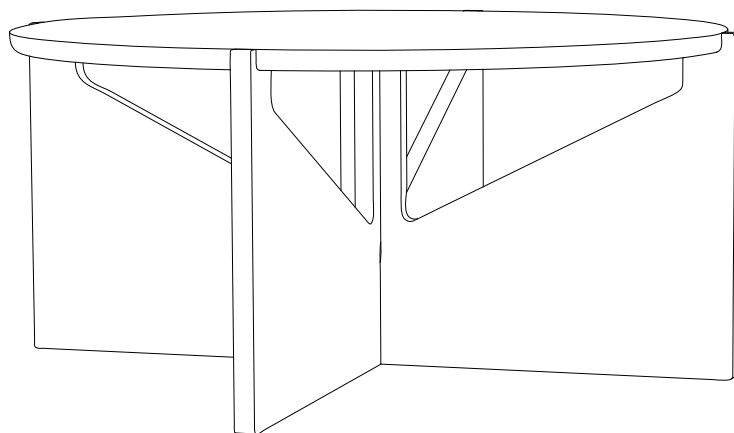

KRISTINA DAM
Studio

XL TABLE

Oiled Solid Oak
72 L x 72 W x 36 H cm

4 x Felt stickers

Rubber hammer (not included)

1.

Rubber hammer (if needed)

2.

Place top plate on the floor and press legs inside. If needed rotate legs 90° clockwise until perfect fit!

Rubber hammer (if needed)

3.

4 x Felt stickers