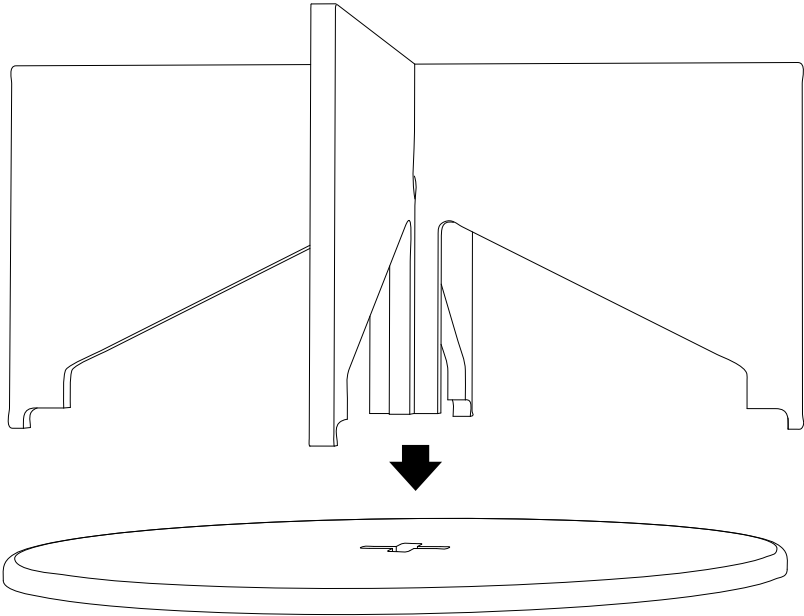

KRISTINA DAM
Studio

XL TABLE

Oiled Solid Oak
72 L x 72 W x 36 H cm

4 x Felt stickers

Rubber hammer (not included)

1.

Rubber hammer (if needed)

2.

Place top plate on the floor and press legs inside. If needed rotate legs 90° clockwise until perfect fit!

Rubber hammer (if needed)

3.

4 x Felt stickers