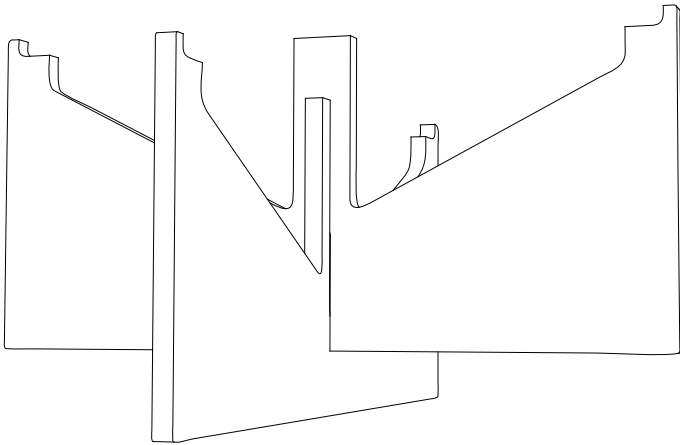

KRISTINA DAM
Studio

XL TABLE

Oiled Solid Oak
72 L x 72 W x 36 H cm

4 x Felt stickers

Rubber hammer (not included)

1.

Rubber hammer (if needed)

2.

Place top plate on the floor and press legs inside. If needed rotate legs 90° clockwise until perfect fit!

Rubber hammer (if needed)

3.

4 x Felt stickers