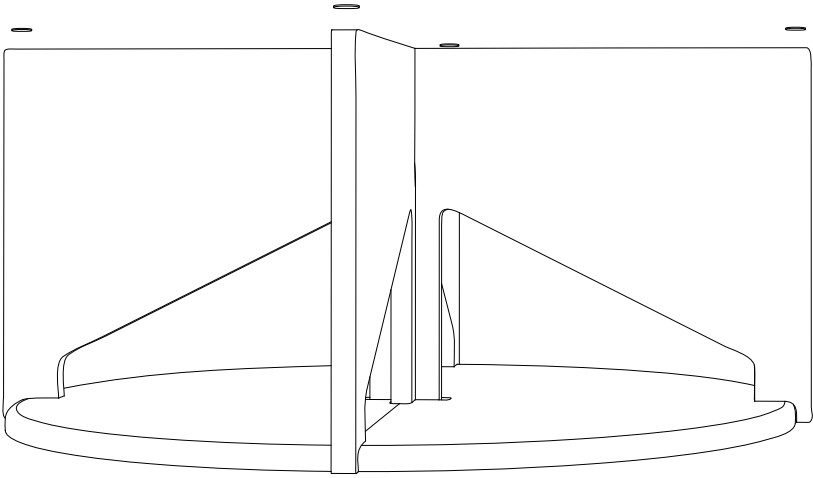

KRISTINA DAM
Studio

XL TABLE

Oiled Solid Oak
72 L x 72 W x 36 H cm

4 x Felt stickers

Rubber hammer (not included)

1.

Rubber hammer (if needed)

2.

Place top plate on the floor and press legs inside. If needed rotate legs 90° clockwise until perfect fit!

Rubber hammer (if needed)

3.

4 x Felt stickers