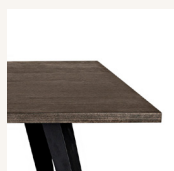

Mater Dining Table

FSC® certified beech wood

The Mater Dining Table is a timeless dining table with minimal adornment and a sharp profile. Balanced with solid steel legs, the Mater Dining Table combines solid structure and rigorous design. Durable for both private and public use.

Sirka Grey

Designed by
Thomas Lykke & Mater

Item no.
01974 Mater Dining Table,
– Sirka Grey, Beech

Country of origin
Slovenia

Materials
Solid beech wood, FSC® certified,
Sirka Grey stained finish

Black powder coated steel