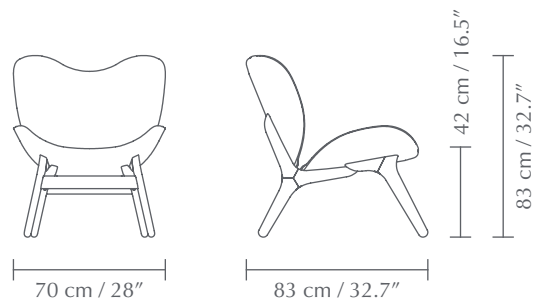

A CONVERSATION PIECE LOW | LOUNGE CHAIR

Designed by Anders Klem

DIMENSIONS

H x W x D: 83 x 70 x 83 cm / 33 x 28 x 33"

TESTS & CERTIFICATIONS

EU: Passed EN 16139 (L1) & EN 1022

US: Passed ANSI/BIFMA X5.4

MATERIAL

Solid oak, plywood, polyester (Kingston and Teddy bear), MDF and PUR. Find more information in the Kingston and Teddy bear fabric spec sheet. Also available in Kvadrat fabrics or Sørensen Leather.

WEIGHT INCL. PACKAGING

Box 1: 17 kg / 37 lb

Box 2: 9.5 kg / 20 lb

PACKAGING DIMENSIONS (L x W x H):

Box 1: 61 x 74 x 68.4 cm / 24 x 29 x 27"

Box 2: 74 x 61.4 x 30.5 cm / 29 x 24 x 12"

ASSEMBLY TIME

20 min - video guide at umage.com

MEDIA KIT

Photos and press material

Download at umage.presscloud.com

#

ORDERING INFORMATION