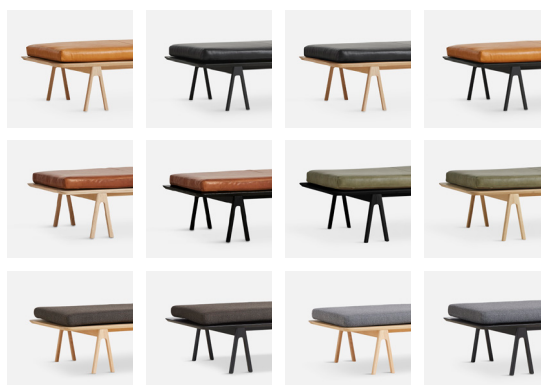

LEVEL DAYBED

DESIGNED BY MSDS STUDIO

LEVEL USES THE ICONIC FORM OF SAWHORSES IN THE SIMPLEST ARRANGEMENT POSSIBLE: A SHEET LAID ACROSS A PAIR TOPPED WITH A RECTILINEAR MATTRESS. THE SUPPLE LEATHER AND THE STURDY WOOD COMPONENTS ELEVATE THE SIMPLE WHOLE. COMBINE THE WHITE PIGMENTED OR BLACK PAINTED OAK FRAME AND LEATHER MATTRESSES TO MAKE IT A PERFECT MATCH FOR YOU.

YEAR OF DESIGN

2018

CATEGORY

SEATING

MATERIALS

SOLID OAK AND LEATHER/BOUCLÉ FABRIC

MATTRESS

SØRENSEN ENVY ANILINE LEATHER
COGNAC 20320

CAMO SILK ANILINE LEATHER
BLACK 0842

CAMO GENOVA ANILINE LEATHER
NOUGAT 2496

CAMO TUNDRA ANILINE LEATHER
MOSS GREEN 0128

TEXTAAFOAM ALPINE BOUCLÉ FABRIC
DARK BROWN 18
GREY 65

FRAME

SOLID BLACK PAINTED OAK
SOLID WHITE PIGMENTED LACQUER OAK

ASSEMBLY

INSTRUCTIONS MANUAL, SCREWS AND TOOL INCLUDED

PILLOW

SOLD SEPERATELY

MAINTENANCE

FOR GUIDELINES, PLEASE DOWNLOAD OUR CARE AND CLEANING INSTRUCTIONS AT WWW.WOUD.DK/TAKECARE/

DIMENSIONS

L 1900 x D 765 x H 410 MM

L 74.8 x D 30.1 x H 16.1 "

ITEM NO / COLOUR

101021	BLACK/BLACK LEATHER
101022	OAK/BLACK LEATHER
101024	OAK/NOUGAT LEATHER
101025	BLACK/NOUGAT LEATHER
101026	BLACK/MOSS GREEN LEATHER
101027	OAK/MOSS GREEN LEATHER
101050	OAK/DARK BROWN BOUCLÉ FABRIC
101051	BLACK/DARK BROWN BOUCLÉ FABRIC
101052	OAK/GREY BOUCLÉ FABRIC
101053	BLACK/GREY BOUCLÉ FABRIC
101054	OAK/COGNAC LEATHER
101056	BLACK/COGNAC LEATHER