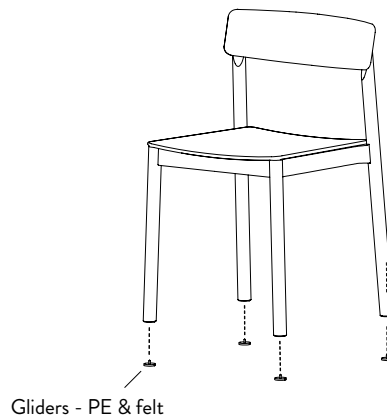

Betty^{TK2}
Thau & Kallio
2020

TK2

Recycling & Disassembly

Betty^{TK2}

RECYCLING

The Betty chair is built to last, and we hope that your Betty will serve you for many years. The chair is made from solid wood and wood veneer, and can be easily separated from its base. All metal and wooden parts can be separated and delivered to a suitable recycling station.

DISASSEMBLY

Disassembling of Betty chair

1. Unscrew the bolts located inside the frame of the seat. This can be done with a socket wrench.

2. Remove the gliders.

D: 48cm/18.9in
Seating D: 42cm/16.5in.

W: 51cm/20.1in
Seat H: 47cm/18.5in

H: 77cm/30.3in

Betty^{TK2}

Thau & Kallio

2020

Product category
Stackable chair

Environment
Indoor

Material
Lacquered solid wood and formpressed veneer.
This product has not been treated with any biocides.

Production process
The chair is made from solid wood and formpressed veneer.

Gliders
Felt gliders installed as standard.

Stacking quantity
8 chairs

Dimensions
H: 77cm/30.3in, W: 51cm/20.1in, D: 48cm/18.9in,
Seating D: 42cm/16.5in, Seat H: 47cm/18.5in

Packaging dimensions
H: 86cm/33.9in, W: 53.2cm/20.9in,
D: 51.7cm/20.4in.