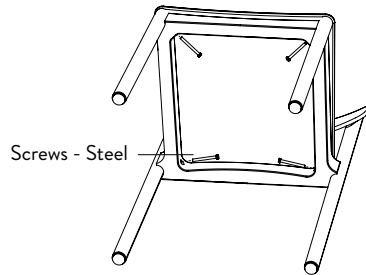

Betty^{TK2}
Thau & Kallio
2020

TK2

Recycling & Disassembly

Betty^{TK2}

RECYCLING

The Betty chair is built to last, and we hope that your Betty will serve you for many years. The chair is made from solid wood and wood veneer, and can be easily separated from its base. All metal and wooden parts can be separated and delivered to a suitable recycling station.

DISASSEMBLY

Disassembling of Betty chair

1. Unscrew the bolts located inside the frame of the seat. This can be done with a socket wrench.

2. Remove the gliders.

D: 48cm/18.9in
Seating D: 42cm/16.5in.

W: 51cm/20.1in
Seat H: 47cm/18.5in

H: 77cm/30.3in

Betty^{TK2}

Thau & Kallio

2020

Product category
Stackable chair

Environment
Indoor

Material
Lacquered solid wood and formpressed veneer.
This product has not been treated with any biocides.

Production process
The chair is made from solid wood and formpressed veneer.