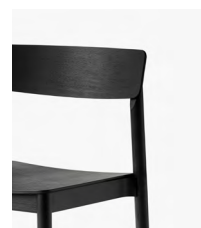

Cleaning instructions
Please download our Material Care & Cleaning instructions through www.andtradition.com

→ **Stock items**
Maroon (RAL 3009)
Black (RAL 9005)
Oak

Related products

TK1

→ Maroon
Lacquered ash