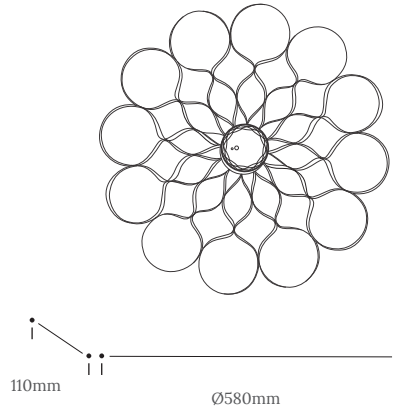

ARAME WALL LIGHT

Product Specification

Tom Raffield

Arame Wall Light
Ash - £295 Walnut - £325

Celebrating nature's formations. Taking inspiration from the organic shapes, movements and sequential patterns that surround us, The Modum Range invites you to put nature back in the spotlight.

Elemental, geometric, sequential. A surge of optical energy; a silhouette of sustainable craftsmanship. Switched on or off, boundless shadows unfurl, pirouette and tumble in kaleidoscopic tessellation creating an extraordinary spectacle in your space. When illuminated, an abundance of golden glow diffuses from the Arame Pendant's steam bent core - casting an aura of light that's truly transfixing.

Let nature guide you. See your space differently.

The Arame Wall Light is also available as a pendant light.

Product Type : Wall Light	SKU	Wood types	Dimensions L x W x H (mm)		Weight (kg)	
			Unboxed	Boxed	Unboxed	Boxed
Arame Wall Light	TR-ARAM-WL-A	Ash	Ø580 x 110	615 x 615 x 390	0.2	2.6
	TR-ARAM-WL-W	Walnut				
Materials	Ash	Walnut	Other materials			
			Birch ply mounting plate			
Finish	Non-toxic, hard wearing water based varnish - satin					
Wiring kit options	Brass E27 bulb holder	Wiring		Reccomended light bulb		
		connection block included		Max 25W LED		
		E27 (240v)				
Care information	Dusting your light regularly and with a light feather duster should keep your light looking clean, otherwise wipe with a damp cloth and remove any moisture with a dry cloth. Gentle furniture polishes can also be used.					
Additional information	- Suitable for use on 240v circuits. - Installation instructions and fixings included. - This product must be installed by a qualified electrician.					

Tom Raffield Ltd, F3 Church View Business Park, Bickland Water Rd, Falmouth TR11 4FZ, UK
tomraffield.com contact@tomraffield.com +44 (0) 1326 722725 #tomraffield @tomraffield

Due to the character of handcrafted natural products, all dimensions are approximate. Wood colour may slightly vary.
All products, prices and leadtimes are correct at time of print and are subject to change without notice.