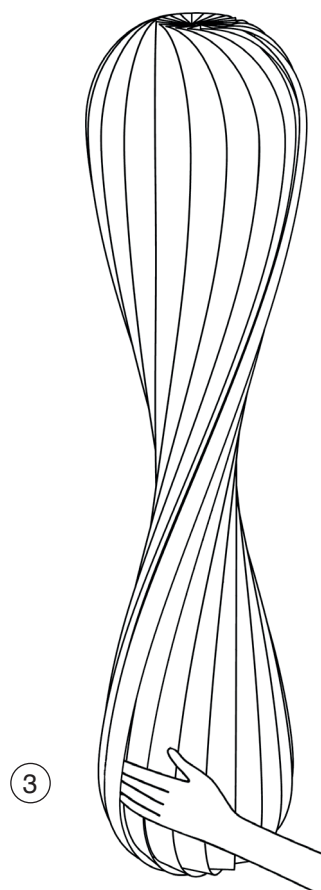

Ceiling Mount

	L	N
DA	Brun	Blå
SV	Brun	Blå
EN	Brown	Blue
DE	Braün	Blau
IT	Marrone	Blu
FR	Brun	Bleu
ES	Marrón	Azul
FI	Ruskea	Sininen

1) Place fingers between the slats as shown in the picture

3) Place fingers between the slats as shown in the picture

2) Carefully push the slats aside and insert the E27 bulb

4) Carefully push the slats aside and insert the E27 bulb