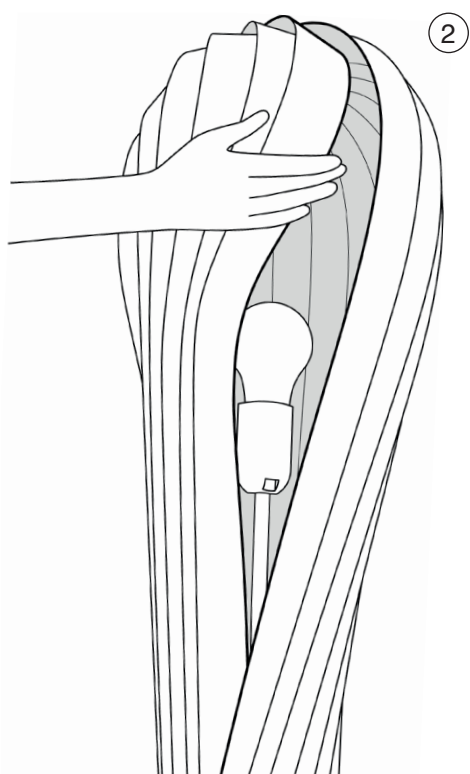

Ceiling Mount

	L	N
DA	Brun	Blå
SV	Brun	Blå
EN	Brown	Blue
DE	Braün	Blau
IT	Marrone	Blu
FR	Brun	Bleu
ES	Marrón	Azul
FI	Ruskea	Sininen

1) Place fingers between the slats as shown in the picture

3) Place fingers between the slats as shown in the picture

2) Carefully push the slats aside and insert the E27 bulb

4) Carefully push the slats aside and insert the E27 bulb