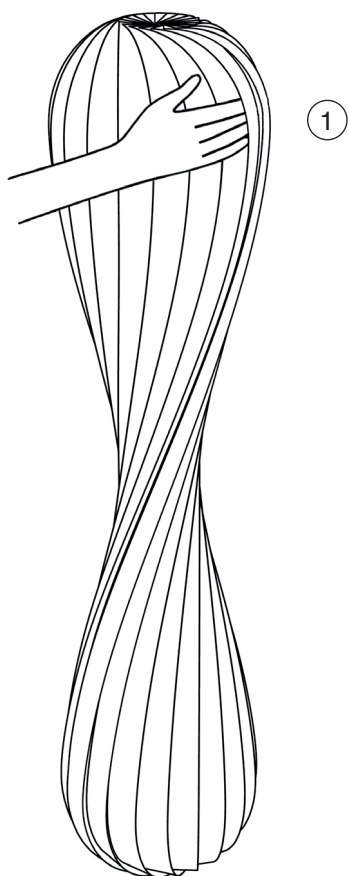

Ceiling Mount

	L	N
DA	Brun	Blå
SV	Brun	Blå
EN	Brown	Blue
DE	Braün	Blau
IT	Marrone	Blu
FR	Brun	Bleu
ES	Marrón	Azul
FI	Ruskea	Sininen

1) Place fingers between the slats as shown in the picture

3) Place fingers between the slats as shown in the picture

2) Carefully push the slats aside and insert the E27 bulb

4) Carefully push the slats aside and insert the E27 bulb