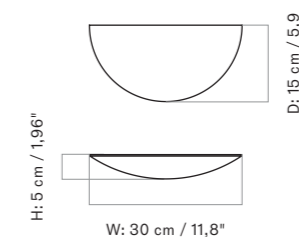

PRODUCT TYPE  
Shelf

COLLI  
Small: 4  
Medium: 4  
Large: 2

DIMENSIONS

*Small*  
H: 5 cm / 1,96"  
W: 22 cm / 8,7"  
D: 11 cm / 4,3"

*Medium*  
H: 5 cm / 1,96"  
W: 30 cm / 11,8"  
D: 15 cm / 5,9"

*Large*  
H: 5 cm / 1,96"  
W: 42 cm / 16,5"  
D: 21 cm / 8,3"

WEIGHT  
Small: 0,4 kg / 0,88 lb  
Medium: 0,7 kg / 1,54 lb  
Large: 1,5 kg / 3,30 lb

PACKAGING TYPE  
Gift box

PACKAGING MEASUREMENTS  
(H × W × D)

*Small*  
5,5 cm × 23,5 cm × 12 cm /  
2,2" × 9,3" × 4,7"

*Medium*  
5,5 cm × 32,5 cm × 16,2 cm /  
2,2" × 12,8" × 6,4"

*Large*  
5,5 cm × 44 cm × 22 cm /  
2,2" × 17,3" × 8,7"

MATERIALS & MAINTENANCE  
Please visit [audocph.com](http://audocph.com) for materials, care and maintenance instructions.

FUNGI SHELF SMALL

FUNGI SHELF MEDIUM

FUNGI SHELF LARGE