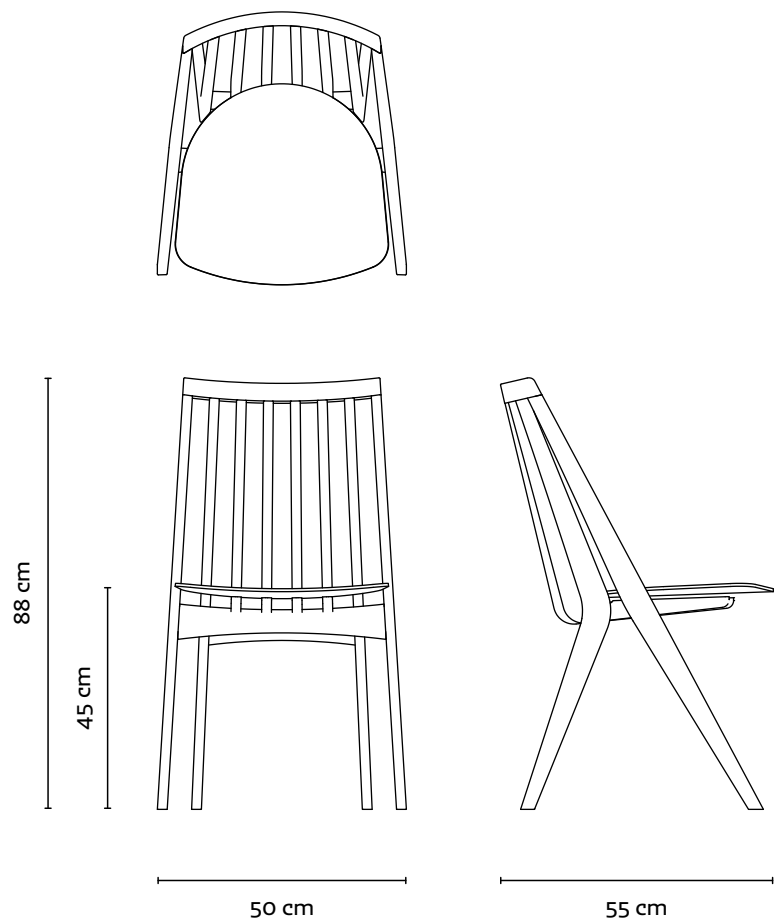

PRODUCT TYPE

Dining chair

DIMENSIONS

Width 50 cm

Height 88 cm

Depth 55 cm

Seat H. 45 cm

MATERIALS

Solid wood - Oak, Ash, Walnut

Fabric upholstery - Tiziano CS

Leather upholstery - Zenith

WEIGHT

5 kg

PACKAGE

50x70x90 cm (2 pieces/package)

Ash White Oil