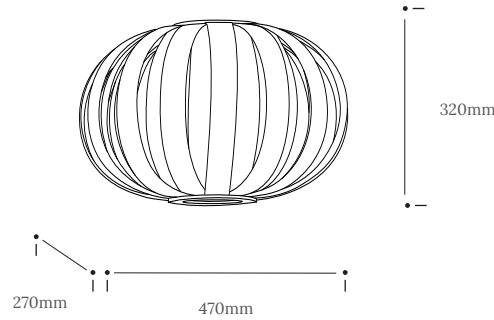

URCHIN WALL LIGHT

Product Specification

Tom Raffield

Urchin Wall Light

Warm light gathers between strips of wood. Flexed to the brink then fixed into an organic sphere inspired by sandcombed shells, our Urchin Lighting Range brings atmosphere in abundance.

17 taut curves fused together with laser cut birch plates, carefully manipulated to conceal the bulb. Sustainable ash, oak or walnut sees light escape through the seams, creating pools of brightness in the dark.

Soften your space. Create clusters. Draw the eye.

The Urchin Lighting Range is also available as small, standard and large pendants.

Product Type : Wall Light	SKU	Wood types	Dimensions L x W x H (mm)		Weight (kg)	
			Unboxed	Boxed	Unboxed	Boxed
Urchin Wall Light	TR-URCN-WL-A	Ash	470 x 270 x 320	470 x 465 x 325	0.6	2.95
	TR-URCN-WL-O	Oak				
	TR-URCN-WL-W	Walnut				
Materials	Ash	Oak	Walnut	Other materials Birch ply frame		
Finish	Hanging bracket - Finished with a blend of natural wax oils to give a protective, hardwearing and beautiful finish. Shade - Non-toxic, hard wearing water based varnish - satin					
Wall kit options	Brushed brass rose and bulb holder	Wall kit Rose: Ø100mm E27 (240v)	Flex - -	Reccomended light bulb Max 25W LED		
Care information	Dusting your light regularly and with a light feather duster should keep your light looking clean, otherwise wipe with a damp cloth and remove any moisture with a dry cloth. Gentle furniture polishes can also be used.					
Additional information	- Suitable for use on 240v circuits. - Installation instructions and fixings included. - This product must be installed by a qualified electrician.					

Tom Raffield Ltd, F3 Church View Business Park, Bickland Water Rd, Falmouth TR11 4FZ, UK
tomraffield.com contact@tomraffield.com +44 (0) 1326 722725 #tomraffield @tomraffield

Due to the character of handcrafted natural products, all dimensions are approximate. Wood colour may slightly vary.
All products, prices and leadtimes are correct at time of print and are subject to change without notice.