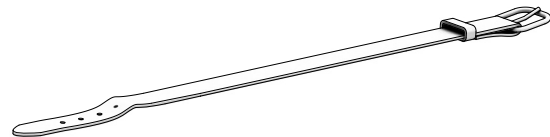

we do wood

Assembly instructions Nomad Chair

2x Sides

Seat

Backrest

4x Round piece

Strap

Assembly Video

Scan the QR code or visit Wedowood.dk/product/nomad-chair to view detailed assembly video by designer Sebastian Peter Jørgensen.