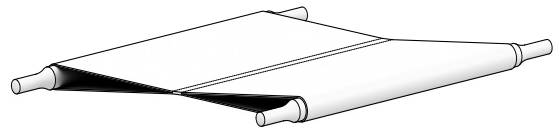

we do wood

Assembly instructions Nomad Chair

2x Sides

Seat

Backrest

4x Round piece

Strap

Assembly Video

Scan the QR code or visit Wedowood.dk/product/nomad-chair to view detailed assembly video by designer Sebastian Peter Jørgensen.