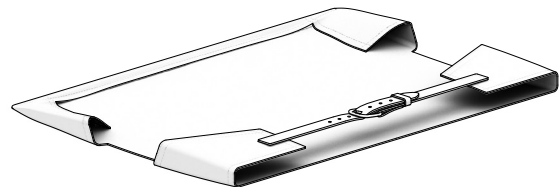

we do wood

Assembly instructions Nomad Chair

2x Sides

Seat

Backrest

4x Round piece

Strap

Assembly Video

Scan the QR code or visit Wedowood.dk/product/nomad-chair to view detailed assembly video by designer Sebastian Peter Jørgensen.