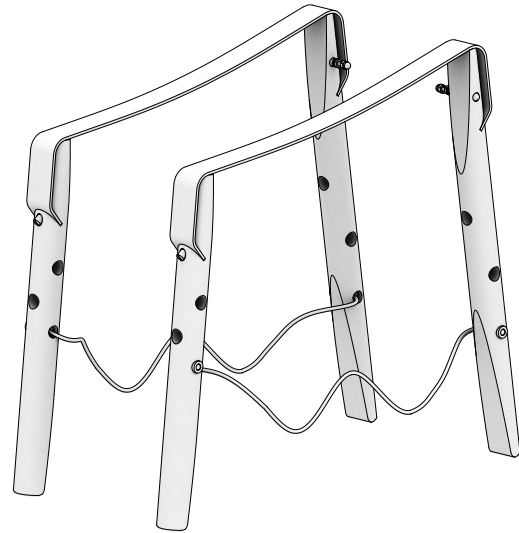

we do wood

Assembly instructions Nomad Chair

2x Sides

Seat

Backrest

4x Round piece

Strap

Assembly Video

Scan the QR code or visit Wedowood.dk/product/nomad-chair to view detailed assembly video by designer Sebastian Peter Jørgensen.