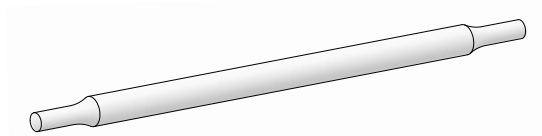

we do wood

Assembly instructions Nomad Chair

2x Sides

Seat

Backrest

4x Round piece

Strap

Assembly Video

Scan the QR code or visit Wedowood.dk/product/nomad-chair to view detailed assembly video by designer Sebastian Peter Jørgensen.