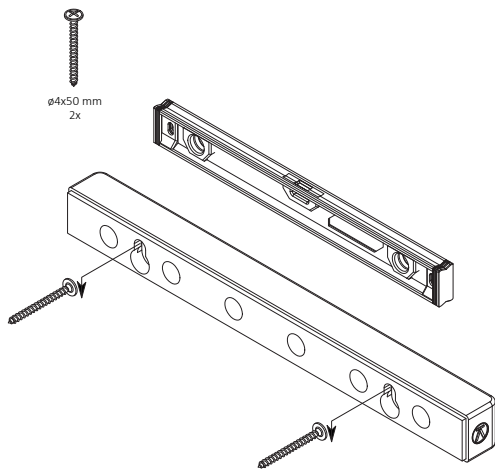

ÅNDERSEN

DESIGN SINCE 1916

Knife Rack - 32 cm

ÅNDERSEN

DESIGN SINCE 1916

Knife Rack - 32 cm

ÅNDERSEN

DESIGN SINCE 1916

Knife Rack - 32 cm

ÅNDERSEN

DESIGN SINCE 1916

Knife Rack - 32 cm

ÅNDERSEN

DESIGN SINCE 1916

Knife Rack - 32 cm

ÅNDERSEN

DESIGN SINCE 1916

Knife Rack - 32 cm

ÅNDERSEN

DESIGN SINCE 1916

Knife Rack - 32 cm

ÅNDERSEN

DESIGN SINCE 1916

Knife Rack - 32 cm

ÅNDERSEN

DESIGN SINCE 1916

Knife Rack - 32 cm