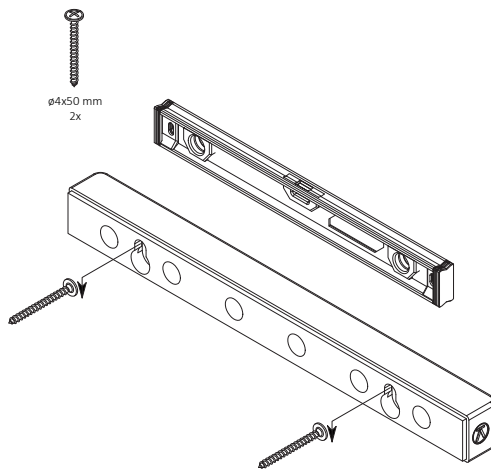

ÅNDERSEN

DESIGN SINCE 1916

Knife Rack - 32 cm

ÅNDERSEN

DESIGN SINCE 1916

Knife Rack - 32 cm

ÅNDERSEN

DESIGN SINCE 1916

Knife Rack - 32 cm

ÅNDERSEN

DESIGN SINCE 1916

Knife Rack - 32 cm

ÅNDERSEN

DESIGN SINCE 1916

Knife Rack - 32 cm

ÅNDERSEN

DESIGN SINCE 1916

Knife Rack - 32 cm

ÅNDERSEN

DESIGN SINCE 1916

Knife Rack - 32 cm

ÅNDERSEN

DESIGN SINCE 1916

Knife Rack - 32 cm

ÅNDERSEN

DESIGN SINCE 1916

Knife Rack - 32 cm