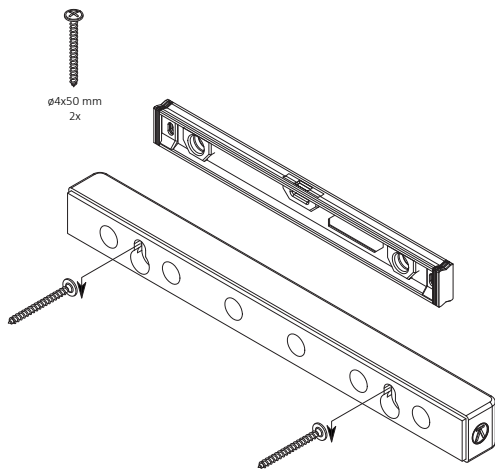

ÅNDERSEN

DESIGN SINCE 1916

Knife Rack - 32 cm

ÅNDERSEN

DESIGN SINCE 1916

Knife Rack - 32 cm

ÅNDERSEN

DESIGN SINCE 1916

Knife Rack - 32 cm

ÅNDERSEN

DESIGN SINCE 1916

Knife Rack - 32 cm

ÅNDERSEN

DESIGN SINCE 1916

Knife Rack - 32 cm

ÅNDERSEN

DESIGN SINCE 1916

Knife Rack - 32 cm

ÅNDERSEN

DESIGN SINCE 1916

Knife Rack - 32 cm

ÅNDERSEN

DESIGN SINCE 1916

Knife Rack - 32 cm

ÅNDERSEN

DESIGN SINCE 1916

Knife Rack - 32 cm