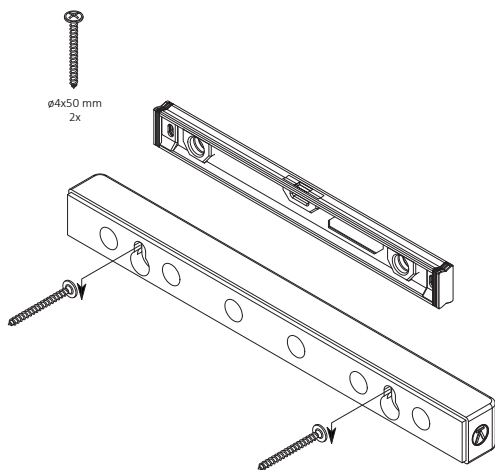

DESIGN SINCE 1916

Knife Rack - 32 cm

ÅNDERSEN

DESIGN SINCE 1916

Knife Rack - 32 cm

ÅNDERSEN

DESIGN SINCE 1916

Knife Rack - 32 cm