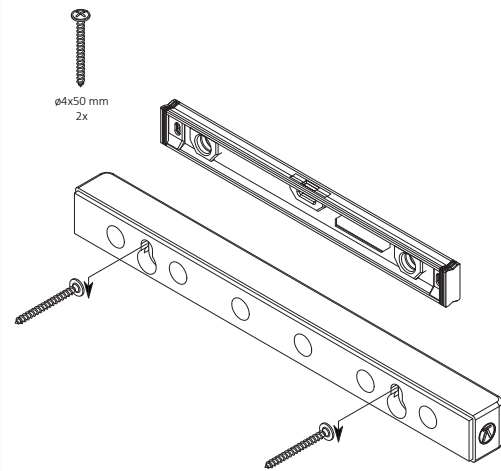

ÅNDERSEN

DESIGN SINCE 1916

Knife Rack - 32 cm

ÅNDERSEN

DESIGN SINCE 1916

Knife Rack - 32 cm

ÅNDERSEN

DESIGN SINCE 1916

Knife Rack - 32 cm

ÅNDERSEN

DESIGN SINCE 1916

Knife Rack - 32 cm

ÅNDERSEN

DESIGN SINCE 1916

Knife Rack - 32 cm

ÅNDERSEN

DESIGN SINCE 1916

Knife Rack - 32 cm

ÅNDERSEN

DESIGN SINCE 1916

Knife Rack - 32 cm

ÅNDERSEN

DESIGN SINCE 1916

Knife Rack - 32 cm

ÅNDERSEN

DESIGN SINCE 1916

Knife Rack - 32 cm