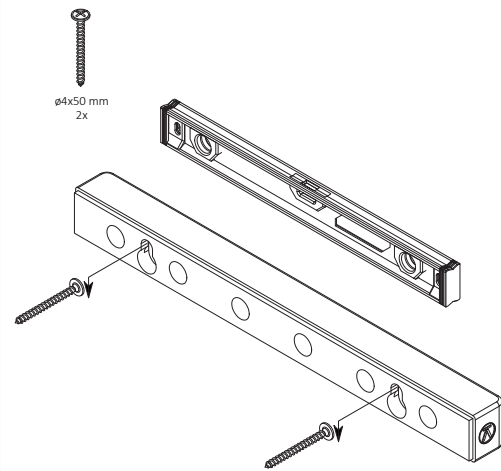

Knife Rack - 32 cm

ÅNDERSEN

DESIGN SINCE 1916

Knife Rack - 32 cm

ÅNDERSEN

DESIGN SINCE 1916

Knife Rack - 32 cm

ÅNDERSEN

DESIGN SINCE 1916

Knife Rack - 32 cm

ÅNDERSEN

DESIGN SINCE 1916

Knife Rack - 32 cm

ÅNDERSEN

DESIGN SINCE 1916

Knife Rack - 32 cm