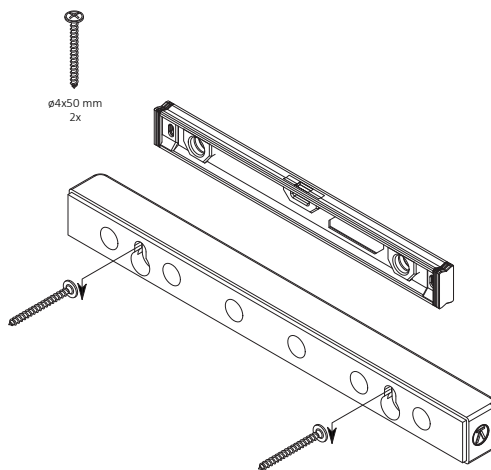

DESIGN SINCE 1916

Knife Rack - 32 cm

ÅNDERSEN

DESIGN SINCE 1916

Knife Rack - 32 cm

ÅNDERSEN

DESIGN SINCE 1916

Knife Rack - 32 cm