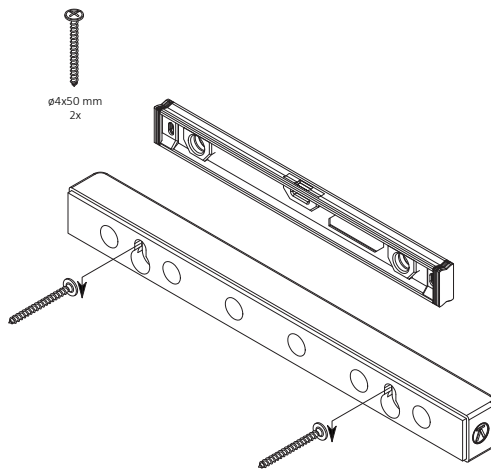

Knife Rack - 32 cm

ÅNDERSEN

DESIGN SINCE 1916

Knife Rack - 32 cm

ÅNDERSEN

DESIGN SINCE 1916

Knife Rack - 32 cm

ÅNDERSEN

DESIGN SINCE 1916

Knife Rack - 32 cm

ÅNDERSEN

DESIGN SINCE 1916

Knife Rack - 32 cm

ÅNDERSEN

DESIGN SINCE 1916

Knife Rack - 32 cm