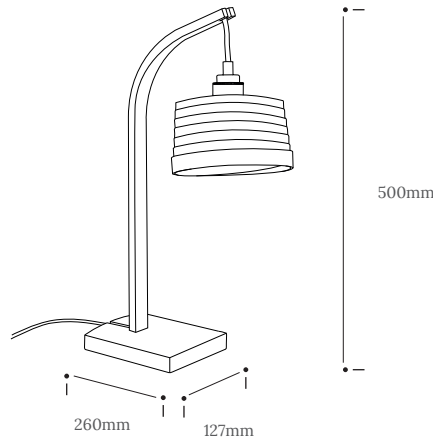

STEM TABLE LIGHT

Product Specification

Tom Raffield

Stem Table Light

A branch of steam bent timber bows its head. From its tip, a Helix lampshade drops. Honest. Bold. Considered. Our Stem Lighting Range offers understated design at its best.

Handcrafted from a strip of sustainable oak. Rooted in an oak base with exposed flex and brass detailing. Dropping splashes of light from its Helix drum to bring focus from the shadows; the Stem is the ultimate balance between form and function, perfectly suited for a side table or desk.

Use light to single out. To draw together. To create sanctuary.

The Stem Lighting Range also includes a wall light.

Product Type : Table Light	SKU	Wood types	Dimensions L x W x H (mm)		Weight (kg)	
			Unboxed	Boxed	Unboxed	Boxed
Stem Table Light	TR-STM-TBL-O	Oak	260 x 127 x 500	540 x 312 x 165	0.85	3
Materials	Oak 				Other materials Birch ply hanging disk 	
Finish	Base - Finished with a blend of natural wax oils to give a protective, hardwearing and beautiful finish. Shade - Non-toxic, hard wearing water based varnish - satin					
Wiring kit options	Brass bulb holder with black inline switch and plug 	Wiring kit Plastic inline switch E27 (240v)	Flex Flex colour: grey fabric  Cable length: 228cm from plug to bulb holder	Reccomended light bulb Max 25W LED		
Care information	Dusting your light regularly and with a light feather duster should keep your light looking clean, otherwise wipe with a damp cloth and remove any moisture with a dry cloth. Gentle furniture polishes can also be used.					
Additional information	<ul style="list-style-type: none"> Suitable for use on 240v circuits. This product can be plugged straight into a 240v outlet. 					