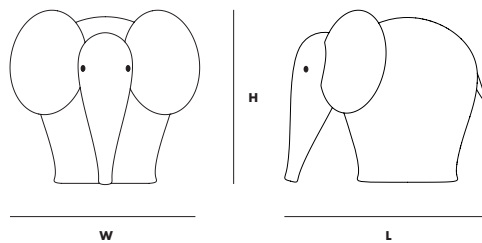

## HEAD

CAN BE TILTED AND DETACHED FROM THE BODY

## ITEM NO / COLOUR

150029 OAK (MINI)

150036 OAK (SMALL)

150037 OAK (MEDIUM)

150076 TAUPE (MINI)

150077 TAUPE (SMALL)

150078 TAUPE (MEDIUM)

## DIMENSIONS

L 95 x W 82 x H 78 MM (MINI)

L 3.7 x W 3.2 x H 3 "

L 140 x W 108 x H 100 MM (SMALL)

L 4.4 x W 4.8 x H 3.9 "

L 198 x W 165 x H 160 MM (MEDIUM)

L 7.8 x W 7 x H 6.3 "