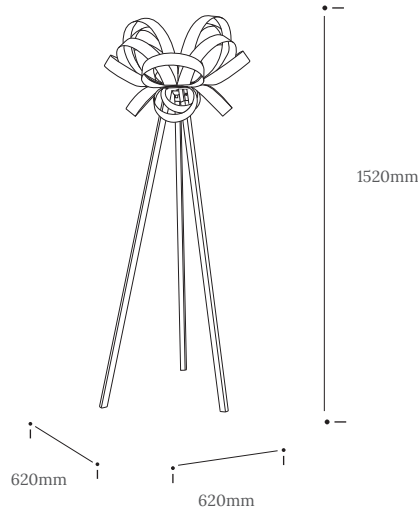

SKIPPER FLOOR LIGHT

Product Specification

Tom Raffield

Skipper Floor Light

Undulating loops of timber navigate over and around. Where pared back design meets our signature curves, the Skipper Lighting Range leads the charge.

Scandinavian design principles and our sought-after aesthetic, merged. In the Skipper, sustainable ash, oak or walnut is hand-shaped to create an open light that casts out and up, in a bright, bold contrast of light and shadow. Use the Skipper Floor Light to illuminate specific areas, to layer light and create ambiance in your space.

Achieve impact with a lighter touch. Embrace simplicity. Make a statement in your space.

The Skipper is also available as a standard or large pendant light.

Product Type : Floor Light	SKU	Wood types	Dimensions L x W x H (mm)		Weight (kg)	
			Unboxed	Boxed	Unboxed	Boxed
Skipper Floor Light	TR-SKIP-WDFLR-O	Oak	620 x 620 x 1520	Shade 615 x 615 x 490	3.5	7.25
	TR-SKIP-WDFLR-W	Walnut		Stand 1260 x 135 x 135		
Materials	Oak	Walnut	Other materials			
			Metal mounting plate	Birch ply mounting disk		
Finish	Wooden floor stand - Finished with a blend of natural wax oils to give a protective, hardwearing and beautiful finish. Shade - Non-toxic, hard wearing water based varnish - satin					
Wiring kit options	Brass bulb holder with black inline foot switch and plug	 	Wiring kit Plastic inline foot switch E27 (240v)	Flex Flex colour: grey fabric Cable length: 240cm from plug to bulb holder	Reccomended light bulb Max 25W LED	
Care information	Dusting your light regularly and with a light feather duster should keep your light looking clean, otherwise wipe with a damp cloth and remove any moisture with a dry cloth. Gentle furniture polishes can also be used.					
Additional information	<ul style="list-style-type: none"> Suitable for use on 240v circuits. This product can be plugged straight into a 240v outlet. Assembly instructions and fixings included. 					