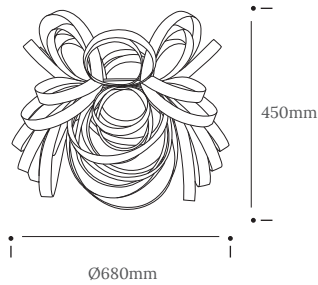

BUTTERFLY PENDANT

Product Specification

Tom Raffield

Butterfly Pendant