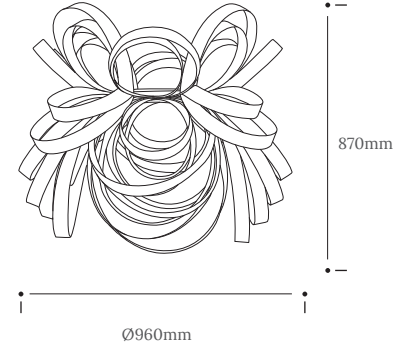

Butterfly Pendant Giant

A medley of layered strips arc in swooping curves. Beating wings in full flight. Our Butterfly Lighting Range balances beauty and energy to striking effect. Dynamic. Bold. Wild. A surge of vitality; a precision of craftsmanship. Shaped from sustainably sourced ash, oak or walnut, in its loops light collects, then falls free. Casting a subtle, warm glow alongside lively shadows – the Butterfly creates an atmosphere that's truly arresting.

Introduce vitality. Invite admiration.

The Butterfly Lighting Range is also available as a floor light.

Product Type : Pendant Light	SKU	Wood types	Dimensions L x W x H (mm)		Weight (kg)	
			Unboxed	Boxed	Unboxed	Boxed
Butterfly Pendant	TR-BUT-P-A	Ash	Ø680 x 450	620 x 615 x 530	1.1	3.3
	TR-BUT-P-O	Oak				
	TR-BUT-P-W	Walnut				
Butterfly Pendant Giant	-	-	Ø960 x 870	930 x 930 x 940	2.6	9.35
	TR-BUT-P-O-GNT	Oak				
	TR-BUT-P-W-GNT	Walnut				
Materials	Ash	Oak	Walnut	Other materials Birch ply hanging disk		
Finish	Non-toxic, hard wearing water based varnish - satin					
Wiring kit option : 1	Black ceiling rose and brass bulb holder	Ceiling kit	Flex		Reccomended light bulb	
		Ceiling rose: Ø100mm E27 (240v) / E26 (110v)	Flex colour: black fabric Flex length: 2m (Adjustable)		Max 25W LED	
Wiring kit option : 2	Brushed steel ceiling rose and bulb holder	Ceiling kit	Flex		Reccomended light bulb	
		Ceiling rose: Ø100mm E27 (240v) / E26 (110v)	Flex colour: clear plastic Flex length: 2m or 4m (Adjustable)		Max 25W LED	
Care information	Dusting your light regularly and with a light feather duster should keep your light looking clean, otherwise wipe with a damp cloth and remove any moisture with a dry cloth. Gentle furniture polishes can also be used.					
Additional information	- This light can be used with your existing E27/E26 pendant fitting. Suitable for use on 240v and 110v circuits. - A shade ring adaptor can be supplied so the light can be used on a bayonet (B22) pendant fitting. - Installation instructions included.