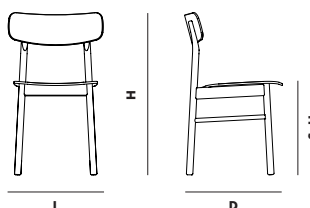

FELT GLIDES
Included

PACKAGING DIMENSIONS
L 605 x D 545 x H 1005 MM
L 23.8 x D 21.5 x H 39.6 "

MAINTENANCE
For daily care, wipe off with a clean,
moist cloth followed by a soft dry cloth

DIMENSIONS

L 473 x D 486 x H 787 / S-H 449 MM
L 18.6 x D 19.1 x H 30.9 / S-H 17.7 "