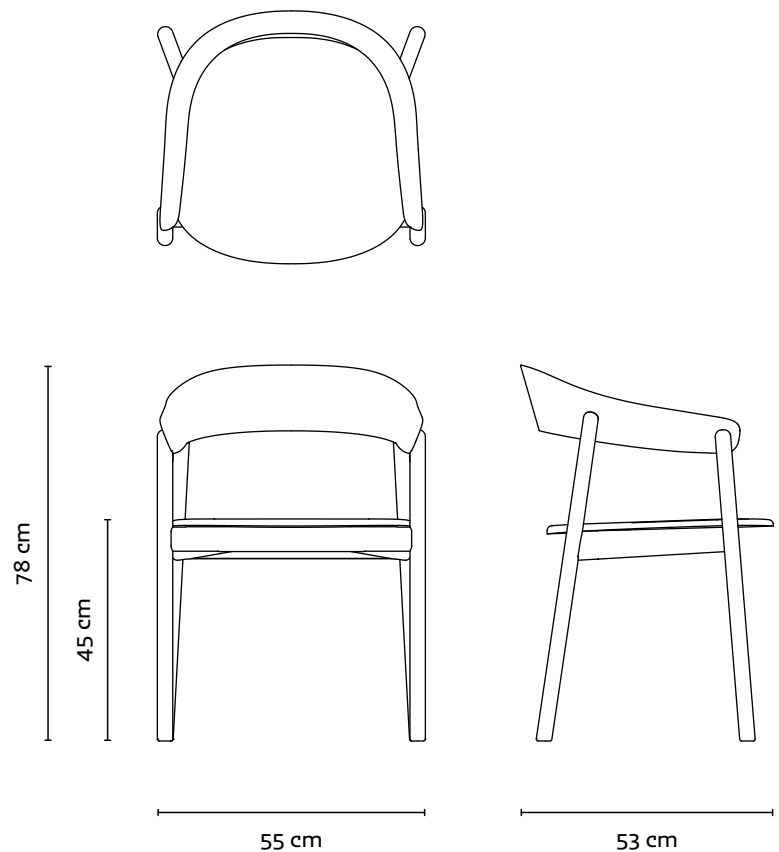

PRODUCT TYPE

Dining chair

DIMENSIONS

Width 55 cm

Height 78 cm

Depth 53 cm

Seat H. 45 cm

MATERIALS

Solid wood - Oak, Ash, Walnut

Fabric upholstery - Tiziano CS

Leather upholstery - Zenith

WEIGHT

7 kg

PACKAGE

50x70x100 cm (1 piece/package)