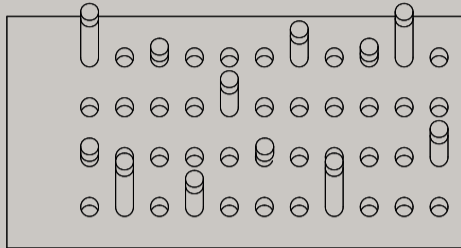

## SCOREBOARD SMALL / VERTICAL

The Scoreboard Small Vertical includes 12 pegs, and can be combined with earth colored Eco Dots. The Scoreboard Bamboo comes with 12 Eco Dots, and the Scoreboard Oak comes without. It can be placed alone or with other Scoreboards to create a personal touch.

### PRODUCTINFO

MODEL	2030601 ; 2030624
DESIGNER	Sebastian Jørgensen
MATERIAL	Moso Bamboo veener ; FSC® Oak veener
DIMENSIONS	H: 36 cm W: 18 cm D: 2 cm ; 1,0 kg