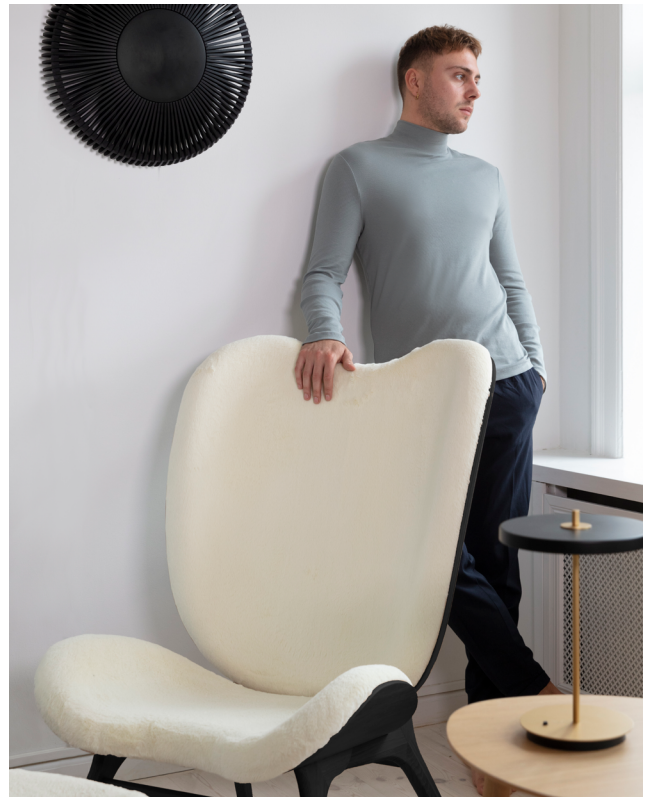

slate
grey

teddy
white

teddy
brown

rust

UMAGE

A CONVERSATION PIECE TALL | LOUNGE CHAIR

Designed by Anders Klem

FEEL SHELTERED

A Conversation Piece™ tall is a standout design piece with a spacious seat that has plenty of room for sitting in different positions, whether curled up with your legs or fully stretched out, and the tall back of the chair catches your head at any angle, for you to feel sheltered.