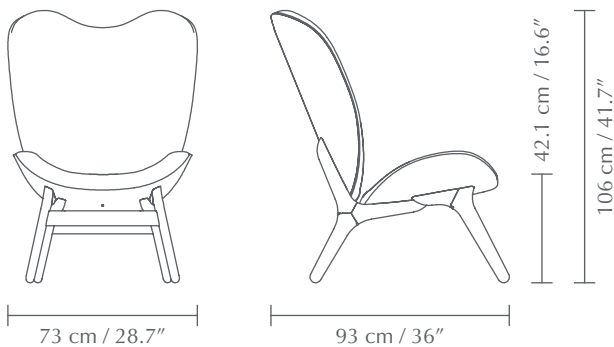

Colour variations (Fabrics from Kvadrat & Sørensen Leather available on request, find more info in the fabric spec sheets)

oak

dark oak

black oak

petrol
blue

silver
grey

spring
green

dusty
rose

slate
grey

teddy
white

teddy
brown

rust

UMAGE