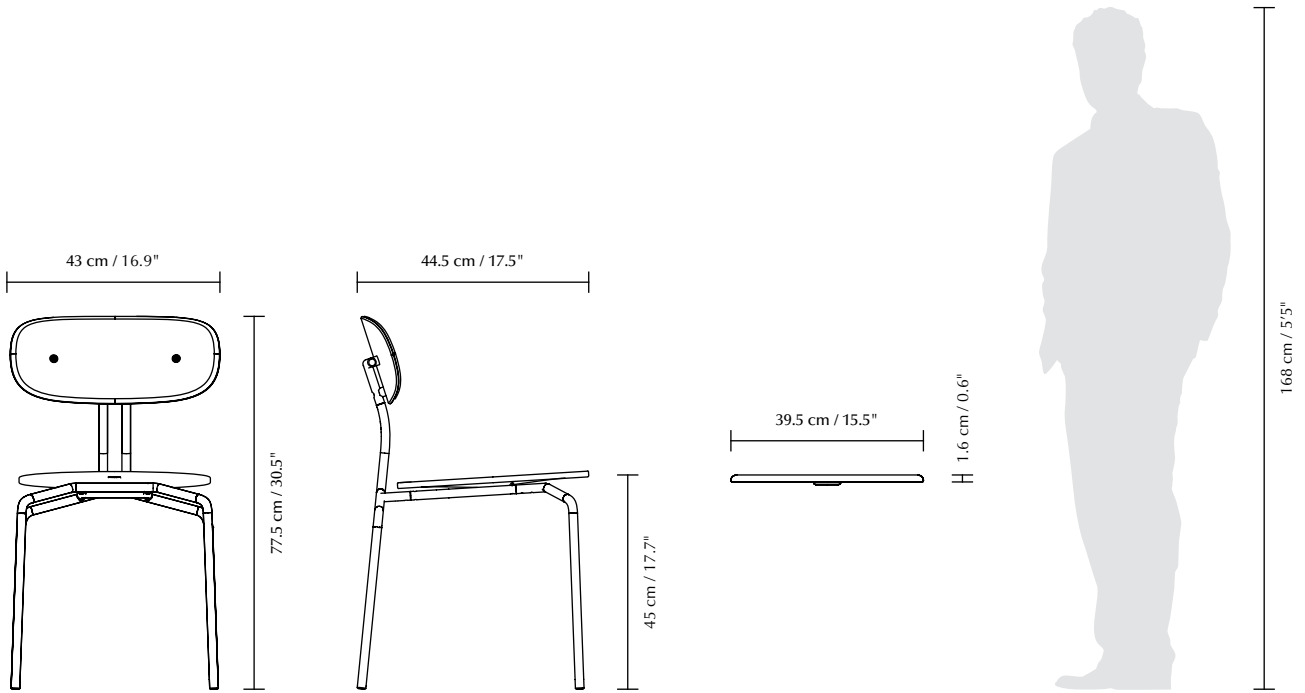

CURIOUS | CHAIR

Designed by Luigi Vittorio Cittadini

Colour variations

(wood)

(legs)

oak

brass

black

(textiles)

sugar brown

white sands

sterling

shadow

racing green

tangerine

monrose

caramel

curry sun

mocca

summer shine

morning meadows

calm seas

bright skies

jet air blue

stone rose

quantum blue

teddy white

teddy brown

UMAGE