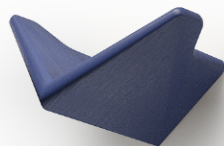

VERSA

**WALL HANGER & SHELF
BY NEISAKO**

Versa is a design that mixes typologies. Mini shelves are designed for small items like keys, wallets or sunglasses, and hangers on the side are here to be used in a standard fashion for coats, scarfs or a hat. Its versatile functionality resulted from a unique V-shaped form that looks uplifting, like a flying bird or butterfly, soaring from the wall.

PRODUCT TYPE

Wall hanger

DIMENSIONS

Width 10 cm

Height 12 cm

Depth 21 cm

MATERIALS

Solid wood - Oak, Ash, Walnut

Oak White Oil

Oak Dark Oil

Walnut Dark Oil

Ash Color Stained Gray Cs172

Ash Color Stained Ral 9005

Ash Color Stained Blue Cs134

Ash Color Stained Red Cs048