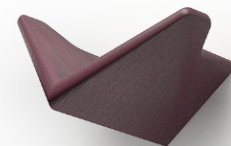

VERSA

**WALL HANGER & SHELF
BY NEISAKO**

Versa is a design that mixes typologies. Mini shelves are designed for small items like keys, wallets or sunglasses, and hangers on the side are here to be used in a standard fashion for coats, scarfs or a hat. Its versatile functionality resulted from a unique V-shaped form that looks uplifting, like a flying bird or butterfly, soaring from the wall.

PRODUCT TYPE

Wall hanger

DIMENSIONS

Width 10 cm

Height 12 cm

Depth 21 cm

MATERIALS

Solid wood - Oak, Ash, Walnut

Oak White Oil

Oak Dark Oil

Walnut Dark Oil

Ash Color Stained Gray Cs172

Ash Color Stained Ral 9005

Ash Color Stained Blue Cs134

Ash Color Stained Red Cs048