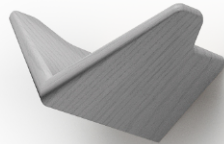

Ash Color Stained Gray Cs172