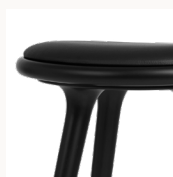

High Stool, H 69 cm

FSC® certified wood or upcycled aluminum

The High Stool is designed by the Danish architect duo Space Copenhagen and is regarded as a *New Danish Classic*. With its organic yet minimalist style, this stool is suitable for both residential and commercial use. The High Stool Collection is made from solid FSC® certified wood or upcycled aluminum waste, supporting several of UN's sustainable development goals. Durable for both private and public use.

Dark Stained Beech

Black Stained Beech

Dark Stained Oak

Black Stained Oak

Sirka Grey Stained Oak

Soaped oak

Aluminum

Designed by
Space Copenhagen

Item no.
01004 High Stool, H 69 cm – Dark Stained Beech / Black leather seat
01014 High Stool, H 69 cm – Black Stained Beech / Black leather seat
01054 High Stool, H 69 cm – Dark Stained Oak / Black leather seat
01084 High Stool, H 69 cm – Black Stained Oak / Black leather seat
01044 High Stool, H 69 cm – Sirka Grey Stained Oak / Black leather seat
01034 High Stool, H 69 cm – Soaped Oak / Natural leather seat
01024 High Stool, H 69 cm – Aluminum / Black leather seat

Country of origin
Slovenia

Materials
Solid oak wood / Beech wood, FSC® certified or partly upcycled aluminum, polished

Upholstery
Black or Natural tanned leather seat

Gliders
Hard plastic gliders installed as standard