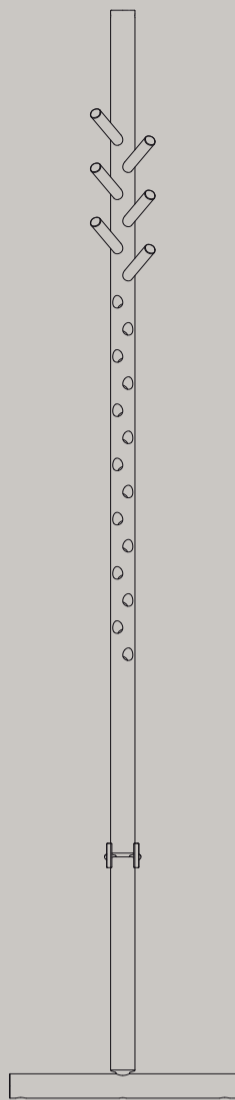

ENTRANCE

LAI D BACK

Laid Back is a product made for “The next generation”. The Coat Stand has a unique feature on the backside where you can measure your kids and write their height and year!

PRODUCTINFO

MODEL	4040101
DESIGNER	Friends Of Wood (Steffensen & Würtz, Harrit Sørensen, Philip Bro)
MATERIAL	FSC® Oak veener
DIMENSIONS	H: 2000 cm W: 40 cm D: 35 cm ; 3,0 kg