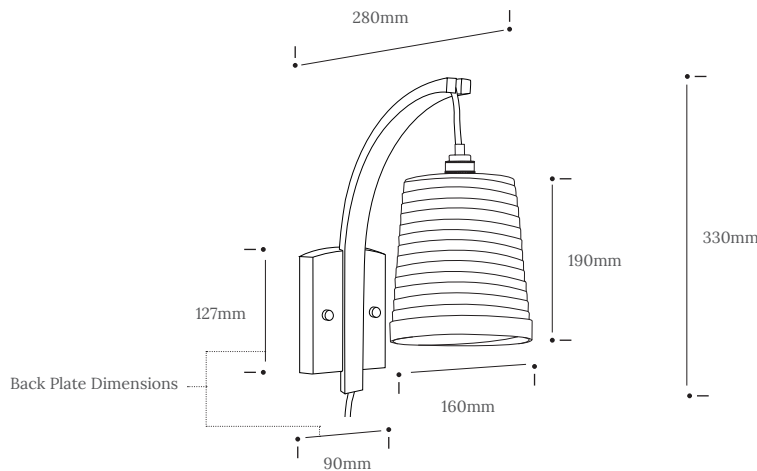

STEM WALL LIGHT

Product Specification

Tom Raffield

Stem Wall Light

A branch of steam bent timber bows its head. From its tip, a Helix lampshade drops. Honest. Bold. Considered. Our Stem Lighting Range offers understated design at its best. Handcrafted from a strip of sustainable oak. Rooted in an oak base with exposed flex and brass detailing. Dropping splashes of light from its Helix shade to bring focus from the shadows; the Stem is the ultimate balance between form and function.

Use light to single out. To draw together. To create sanctuary. The Stem is also available as a table light.

Product Type : Wall Light	SKU	Wood types	Dimensions L x W x H (mm)		Weight (kg)	
			Unboxed	Boxed	Unboxed	Boxed
Stem Wall Light : Hardwired	TR-STM-WL-O	Oak	160 x 280 x 330	540 x 312 x 165	0.6	1.45
Stem Wall Light : Plug and switch	TR-STM-WL-O-PLG	Oak				
Materials	Oak				Other materials Birch ply hanging disk	
Finish	Stem and backing plate - Finished with a blend of natural wax oils to give a protective, hardwearing and beautiful finish. Shade - Non-toxic, hard wearing water based varnish - satin					
Wiring kit option : 1 Hardwired	Brass bulb holder with electrical connection block	Wiring kit option 1 connection block included E27 (240v)	Flex	Flex colour: grey fabric	Reccomended light bulb Max 25W LED	
Wiring kit option : 2 Plug and switch	Brass bulb holder with black inline switch and plug	Wiring kit option 2 Plastic inline switch E27 (240v)	Flex	Flex colour: grey fabric Cable length: 228cm from plug to bulb holder	Reccomended light bulb Max 25W LED	
Care information	Dusting your light regularly and with a light feather duster should keep your light looking clean, otherwise wipe with a damp cloth and remove any moisture with a dry cloth. Gentle furniture polishes can also be used.					
Additional information	- Suitable for use on 240v circuits. - Installation instructions and fixings included. This product can be plugged straight into a 240v outlet. - If hardwiring into the main supply, this product must be installed by a qualified electrician.