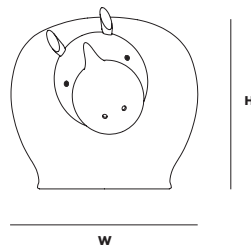

HEAD

CAN BE TILTED AND DETACHED FROM THE BODY

MAINTENANCE

FOR DAILY CARE, WIPE OFF WITH A CLEAN, MOIST CLOTH FOLLOWED BY A SOFT DRY CLOTH

ITEM NO / COLOUR

150028 OAK (MINI)
150035 OAK (SMALL)
150034 OAK (MEDIUM)
150073 TAUPE (MINI)
150074 TAUPE (SMALL)
150075 TAUPE (MEDIUM)

DIMENSIONS

L 95 x W 58 x H 52 MM (MINI)

L 3.7 x W 2.2 x H 2 "

L 130 x W 79 x H 70 MM (SMALL)

L 5.1 x W 3.1 x H 2.7 "

L 205 x W 125 x H 115 MM (MEDIUM)

L 8 x W 4.9 x H 4.5 "