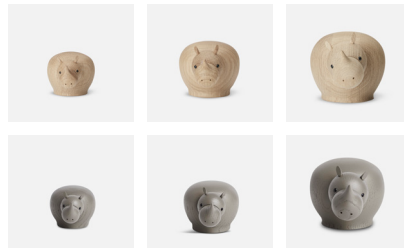

RINA

PRODUCT SHEET

WOUD

RINA RHINOCEROS

DESIGNED BY STEFFEN JUUL

RINA CAPTURES THE NATURE OF RHINOS IN A SIMPLE AND LOVABLE SCULPTURE MADE FROM SOLID OAK. WITH THE DEEP BLACK EYES, RINA HAS A VIVID LOOK. THE EXPRESSION OF THE RHINOCEROS CAN CHANGE AS THE HEAD CAN BE TILTED TO EITHER SIDE GIVING RINA A CHARMING AND WONDERING LOOK ON ITS FACE. ON ITS OWN OR TOGETHER WITH ITS FAMILY, RINA WILL BRING ENJOYMENT TO ANY ROOM IT ENTERS.

HEAD

CAN BE TILTED AND DETACHED FROM THE BODY

MAINTENANCE

FOR DAILY CARE, WIPE OFF WITH A CLEAN, MOIST CLOTH FOLLOWED BY A SOFT DRY CLOTH

ITEM NO / COLOUR

150028 OAK (MINI)
150035 OAK (SMALL)
150034 OAK (MEDIUM)
150073 TAUPE (MINI)
150074 TAUPE (SMALL)
150075 TAUPE (MEDIUM)

DIMENSIONS

L 95 x W 58 x H 52 MM (MINI)

L 3.7 x W 2.2 x H 2 "

L 130 x W 79 x H 70 MM (SMALL)

L 5.1 x W 3.1 x H 2.7 "

L 205 x W 125 x H 115 MM (MEDIUM)

L 8 x W 4.9 x H 4.5 "