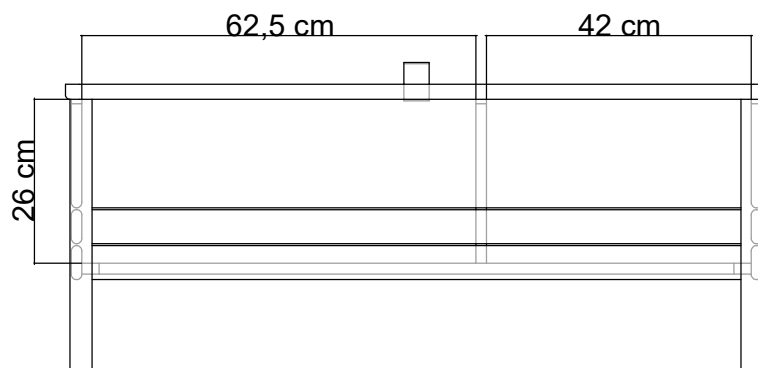

A Line / Storage Bench / volumen

1:12